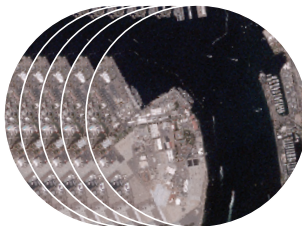

**Daytime**  
Get insights in time  
to decide

**Nighttime**  
See activity after dark

**Area 2x1**  
See larger areas

**Stereo**  
Build your own  
3D products

**Burst**  
Analyze motion

**Detect**  
Automatically  
understand objects